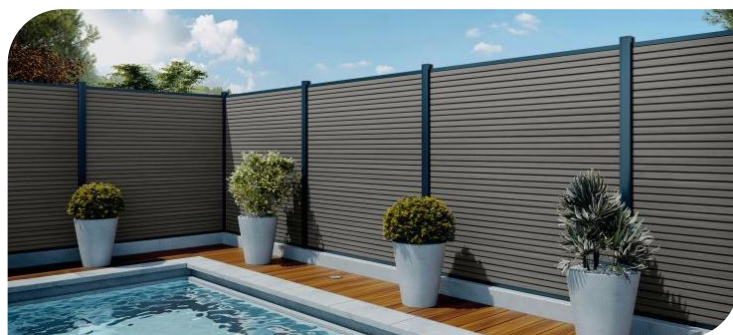

Garantie 20 ans

Tâches et décolorations

Lame de clôture Modern

Pack de 4 lames en composite coextrudé

Longueur : 1780mm

Section : 150x21mm