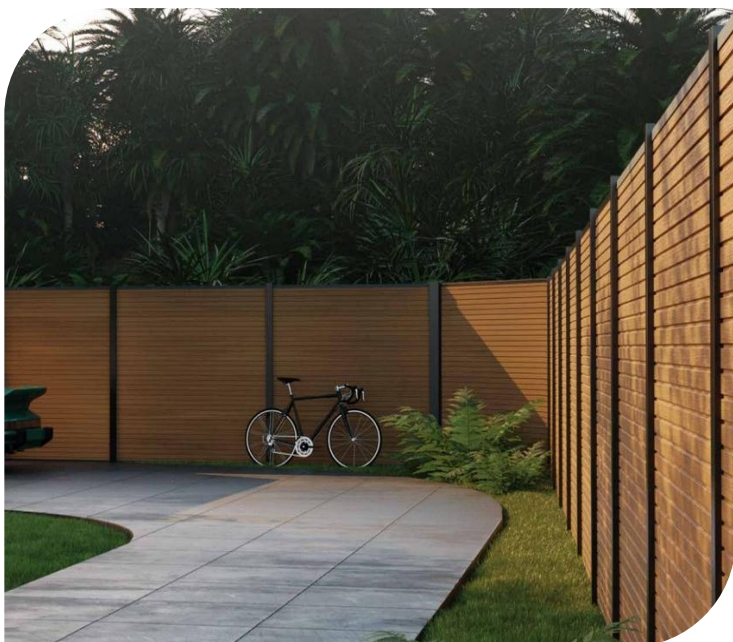

Garantie 20 ans

Tâches et décolorations

Lame de clôture Modern

Pack de 4 lames en composite coextrudé

Longueur : 1780mm

Section : 150x21mm